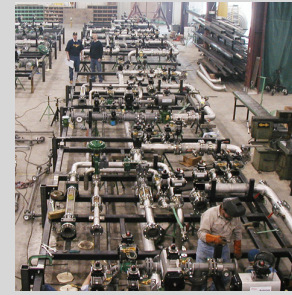

Line Card

Custom Metal Fabrication

- •Conveyors and material handling systems
- •Mixers and augers
- •Bins, hoppers and chutes
- •Modular platforms, railings and stairs

Mechanical Contracting & Service

- •Heating, ventilation, air conditioning and refrigeration original and retrofit installation
- •Plumbing, piping and controls
- •Boiler installation and repair
- •Planned maintenance agreements
- •24-hour emergency response 269.327.4855, 989.341.3299 & 863.825.6865

Millwright Services

- •Industrial equipment and conveyor installation and maintenance
- •Heavy machinery rigging, dismantling and moving
- •Plant shutdowns, turnarounds and line relocations
- •Precision laser alignment
- •Maintenance

Planning Team

- •Project Managers average 15 years tenure with W. Soule
- •Certified, professional safety team
- •Design and engineering
- •QA/QC team
- •All welders have passed W. Soule's Welding Certification Program

Process Piping

- •Process piping fabrication and installation
- •Engineered pipe supports
- •Modular and skid mounted systems
- •B31.1, B31.3 and API 1104 pipe fabrication
- •High purity piping and orbital welding
- •ASME power piping "PP" stamp

Vessels and Tanks

- •ASME and API vessel and tank fabrication
- •Reactor and pressure vessels
- •ASME Pressure Vessel Manufacturing "U" Stamp
- •ASME Boiler Manufacturing "S" Stamp and National Board Boiler and Vessel Repair "R" Stamp

Contact us today to see your work done W. Soule-style.

269.324.7001 info@wsoule.com