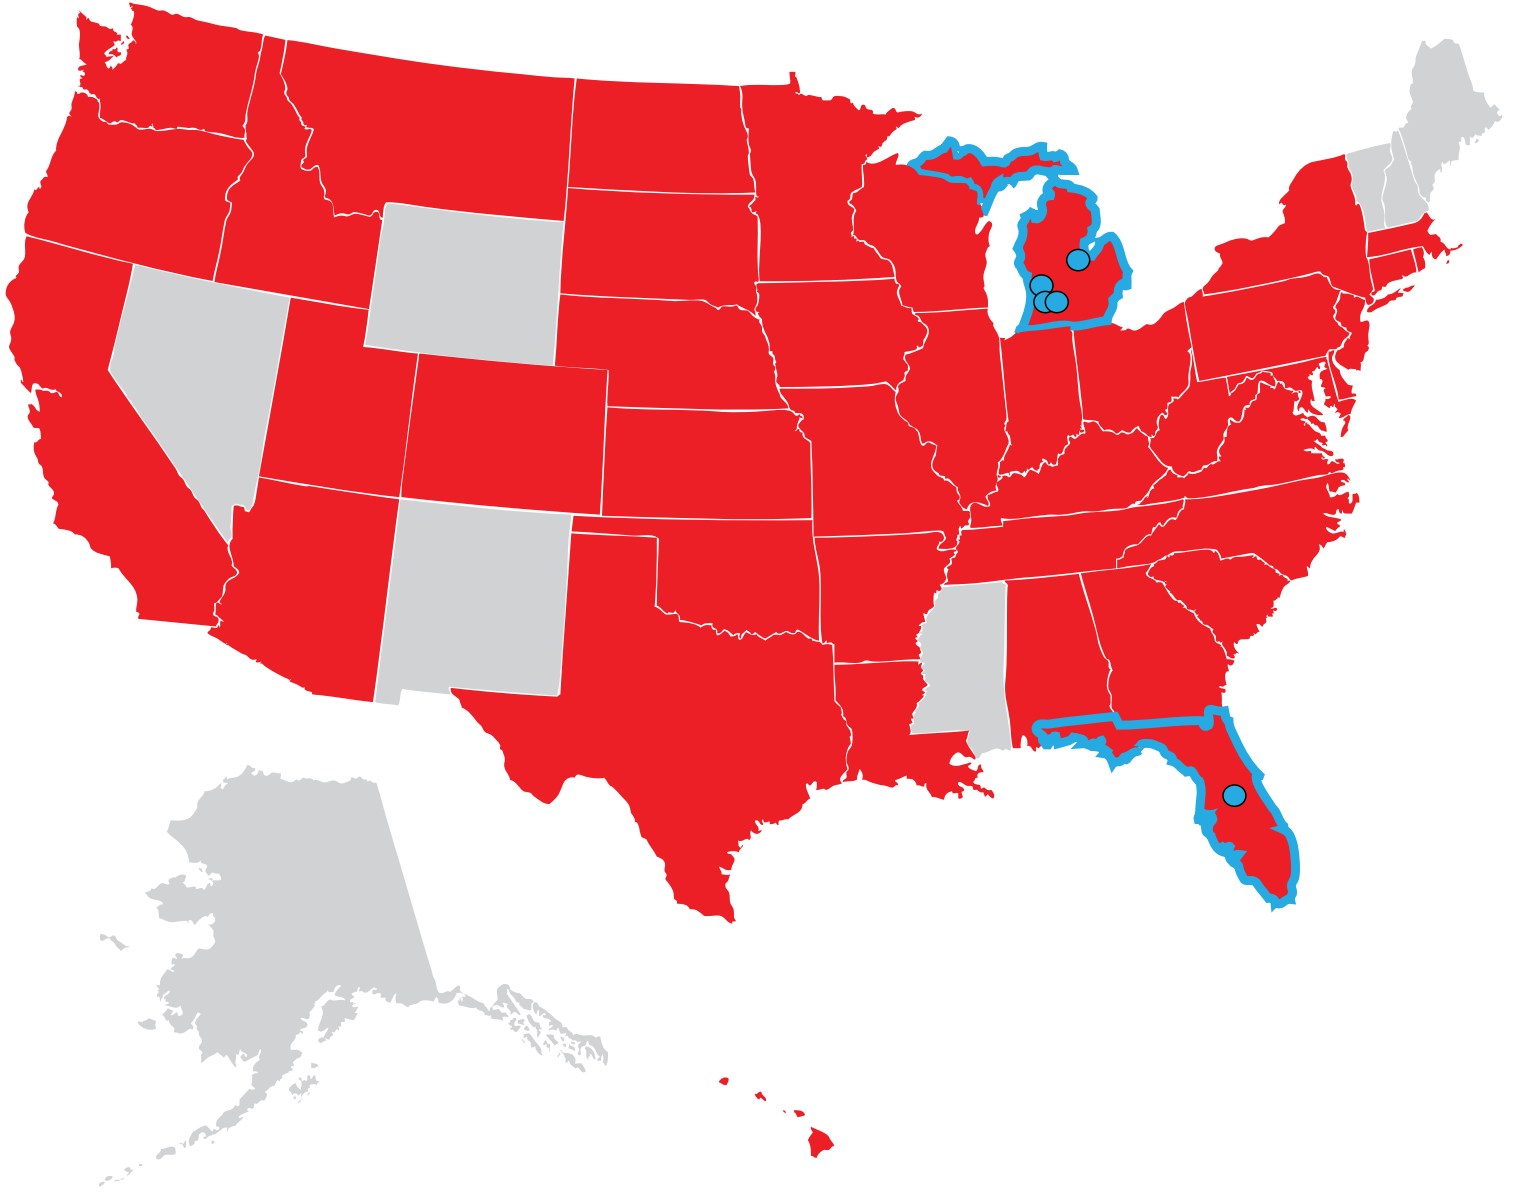

Where Our Work Is

We are **based in Michigan and Florida**, but our **work spans 42 US states, Canada, China, Great Britain, Iran, Iraq, Korea, Mexico, Nigeria, Peru, Puerto Rico, Saudi Arabia and Thailand.**

Corporate Office

7125 S. Sprinkle Road
Portage, MI 49002
www.wsoule.com

Phone: 269-324-7001
Phone: 877-976-8531
info@wsoule.com

W. Soule Service Group

Including 24/7 Emergency Service

Portage, Michigan
Phone: 269-327-4855